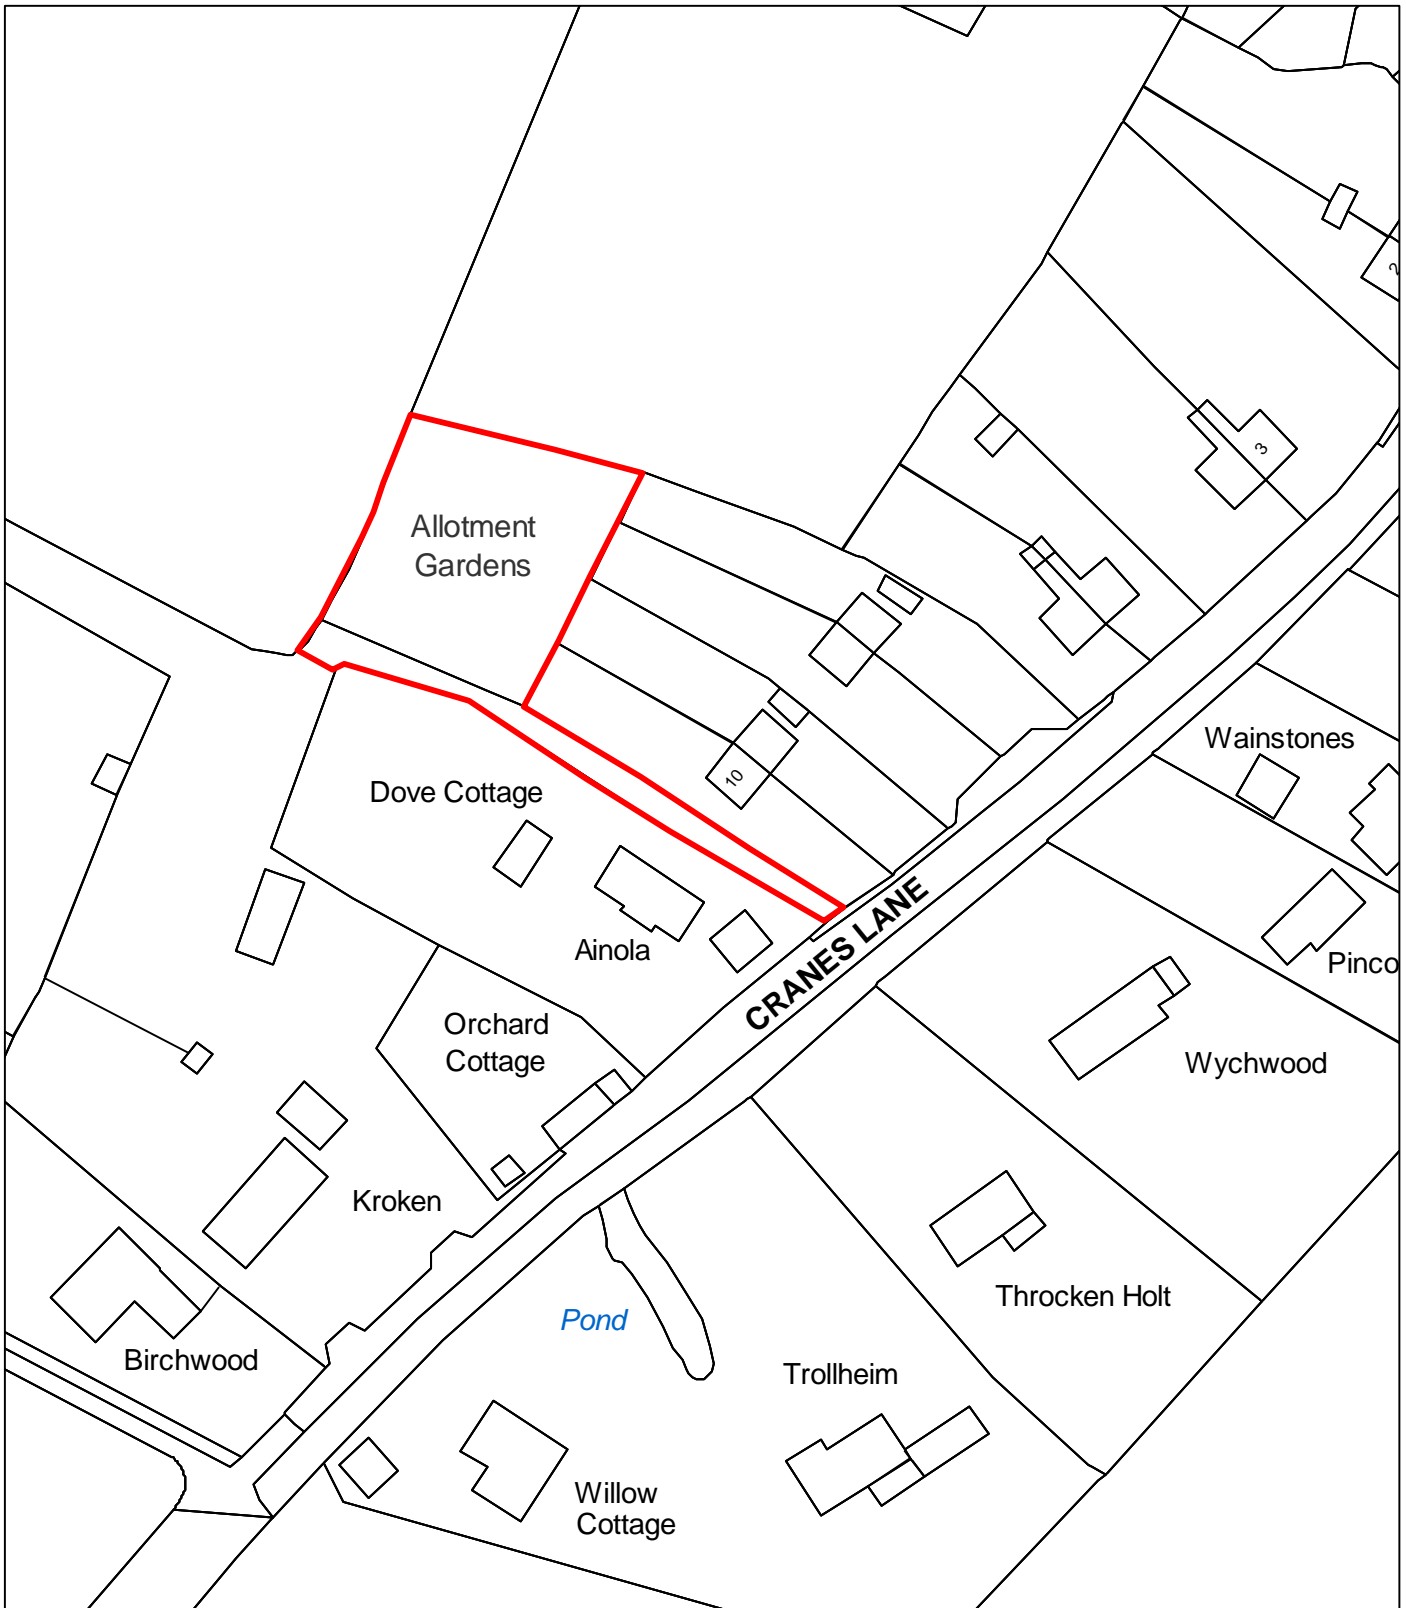

LAND OFF CRANES LANE, KINGSTON

BASED ON THE ORDNANCE SURVEY MAPPING WITH THE PERMISSION OF THE CONTROLLER OF HER MAJESTY'S STATIONERY OFFICE ©CROWN COPYRIGHT. UNAUTHORISED REPRODUCTION INFRINGES CROWN COPYRIGHT AND MAY LEAD TO PROSECUTION OR CIVIL PROCEEDINGS.

SOUTH CAMBRIDGESHIRE DISTRICT COUNCIL LICENCE NO 100022500 2008

Scale 1:1000